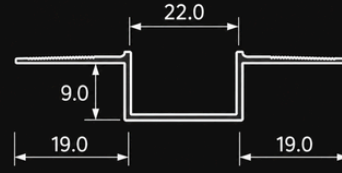

► HYP EJ 25

Length 2.5mtr
Packing 20pcs/bags

Colour Light Grey

▶ HYP P-UT12

Length
2.2m

Packing
100 pcs/box

Colour
White, Black

▶ HYP P-UT22