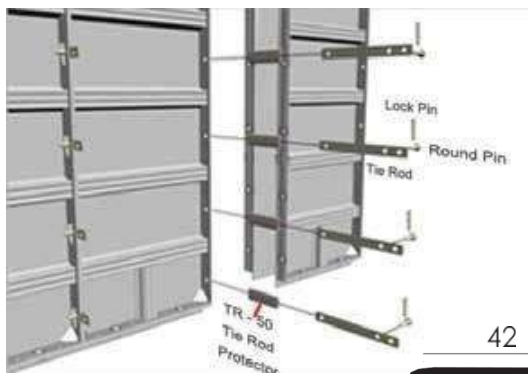

Mã	Đường kính	Giá trị đóng gói trong 1 túi
Code	Diameter	Quality packed in one bag
▶ HYPTR-50-G -Grey Xám	80mm	400
	100mm	300
	110mm	300
	125mm	300
	130mm	300
	135mm	300
	150mm	300
	170mm	300
	175mm	300
	200mm	250
	225mm	200
	230mm	200
	250mm	200
	300mm	150
	350mm	180
	400mm	100
	3 mtr	5