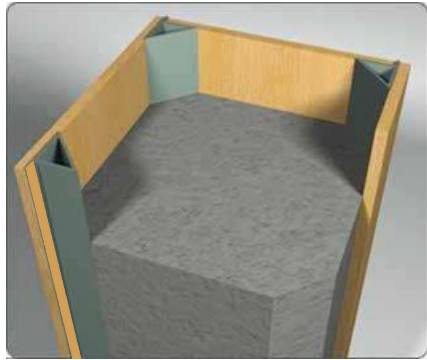

Length
2.2m

Packing
100 pcs/box

Colour
White, Black

CORNER CHAMFER / TIE - ROD / STAIR EDGING / CORNER GUARD

▶ Corner Chamfer **NỆP VÁT CẠNH CỘT**

Mã	Mặt cắt ngang	Giá trị đóng gói trong 1 hộp
Code	Cross Section	Quality packed in one box
▶ HYP C-20		100pcs X 2.5mtr
▶ HYP C-25		50pcs X 2.5mtr
▶ HYP C-30		50pcs X 2.5mtr
▶ HYP C-35		50pcs X 2.5mtr
▶ HYP C-50		20pcs X 2.5mtr
▶ HYP C-70		12pcs X 2.5mtr