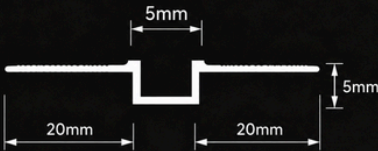

▶ HYP P-UT12

Length
2.2m

Packing
100 pcs/box

Colour
White, Black

▶ HYP P-UT22

Length
2.2m

Packing
100 pcs/box

Colour
White, Black

▶ HYP P-UT5

Length
2.2m

Packing
100 pcs/box

Colour
White, Black

▶ HYP PJ-5

Length
2.2m

Packing
100 pcs/box

Colour
White, Black