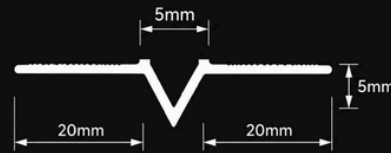

Length
2.2m

Packing
100 pcs/box

Colour
White, Black

▶ HYP P-UT5

Length
2.2m

Packing
100 pcs/box

Colour
White, Black

▶ HYP PJ-5

Length
2.2m

Packing
100 pcs/box

Colour
White, Black

CORNER CHAMFER / TIE - ROD / STAIR EDGING / CORNER GUARD

▶ Corner Chamfer **NỆP VÁT CẠNH CỘT**

Mã	Mặt cắt ngang	Giá trị đóng gói trong 1 hộp
Code	Cross Section	Quality packed in one box
▶ HYP C-20		100pcs X 2.5mtr
▶ HYP C-25		50pcs X 2.5mtr
▶ HYP C-30		50pcs X 2.5mtr
▶ HYP C-35		50pcs X 2.5mtr
▶ HYP C-50		20pcs X 2.5mtr
▶ HYP C-70		12pcs X 2.5mtr